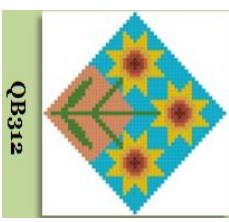

Sunflower Quilt Block

1. Legend:
2. DMC-355
   - DMC-444
   - DMC-729
   - DMC-921
   - DMC-922
   - DMC-996
   - DMC-3346
   - DMC-3857