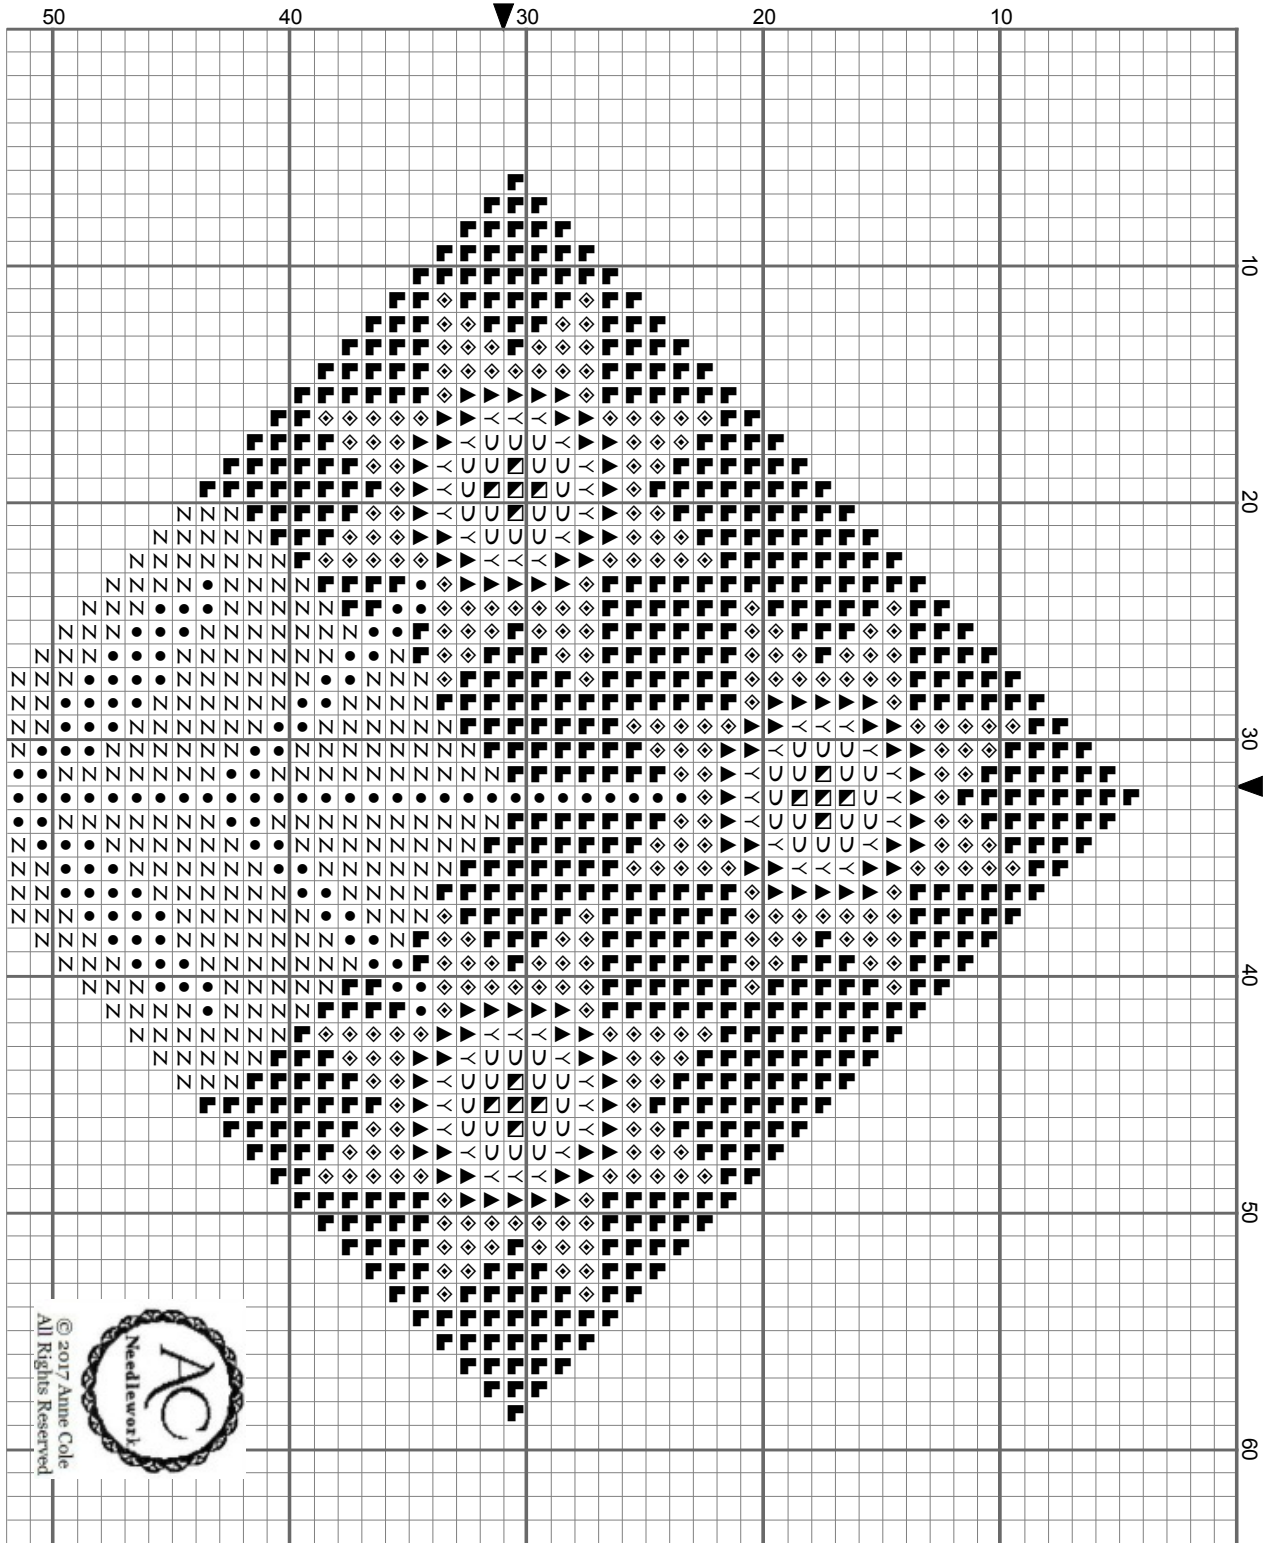

Sunflower Quilt Block

1. Legend:
2. DMC-355
   - DMC-444
   - DMC-729
   - DMC-921
   - DMC-922
   - DMC-996
   - DMC-3346
   - DMC-3857

© 2017 Anne Cole
All Rights Reserved