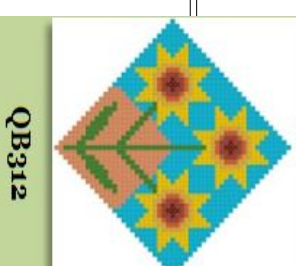

AC Needlework

Exquisite Counted Cross Stitch Designs

Sunflower Quilt Block

Pattern Packet QB312

Finished Size: 3.31" x 3.13" (8.47cm x 8.47cm)
53 x 53 stitches

© 2017 Anne Cole
All Rights Reserved

www.acneedlework.com

Sunflower Quilt Block

QB312

- Legend:**
- DMC-355
 - DMC-444
 - DMC-729
 - DMC-921
 - DMC-922
 - DMC-996
 - DMC-3346
 - DMC-3857
 - DMC-355
 - DMC-444
 - DMC-729
 - DMC-921
 - DMC-922
 - DMC-996
 - DMC-3346
 - DMC-3857
 - DMC-355
 - DMC-444
 - DMC-729
 - DMC-921
 - DMC-922
 - DMC-996
 - DMC-3346
 - DMC-3857
 - DMC-355
 - DMC-444
 - DMC-729
 - DMC-921
 - DMC-922
 - DMC-996
 - DMC-3346
 - DMC-3857

© 2017 Anne Cole
 All Rights Reserved

Sunflower Quilt Block

© 2017 Anne Cole
All Rights Reserved

www.acneedlework.com

Sunflower Quilt Block

Pattern Information

Page Orientation: Landscape

Finished Design: 53 x 53 stitches; 3.31" x 3.31"; 8.47cm x 8.47cm

Fabric: 16 count Aida, Ivory (Charles Craft, Inc.)

Thread: DMC 6-Strand Cotton Floss - Use 2 strands floss each color.

Floss Colors and Symbols:

	DMC 355 terra cotta - dk		DMC 921 copper		DMC 3346 hunter green
	DMC 444 lemon - dk		DMC 922 copper -lt		DMC 3857 rosewood - dk
	DMC 729 old gold - md		DMC 996 electric blue - md		