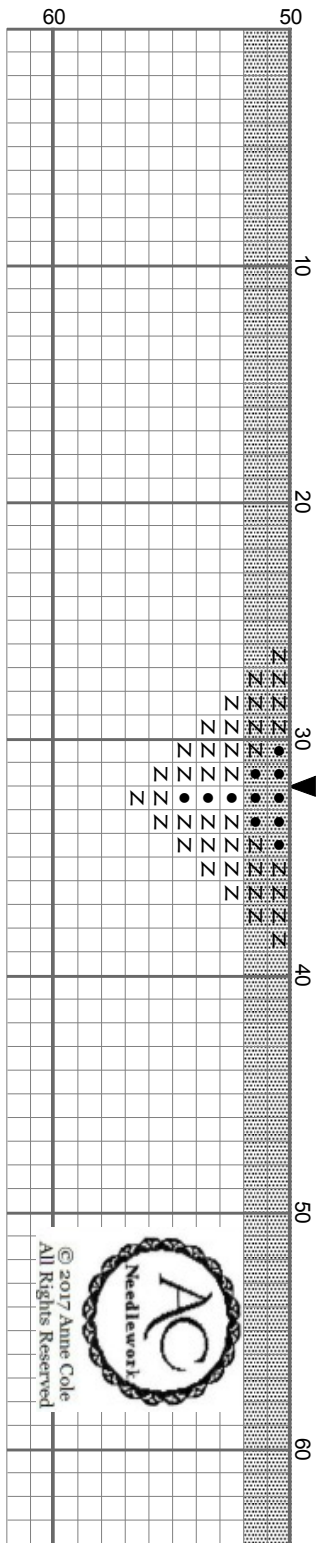

AC Needlework

Exquisite Counted Cross Stitch Designs

Sunflower Quilt Block

Pattern Packet QB312

Finished Size: 3.31" x 3.13" (8.47cm x 8.47cm)
53 x 53 stitches

© 2017 Anne Cole
All Rights Reserved

www.acneedlework.com

Sunflower Quilt Block

QB312

- Legend:**
- DMC-355
 - DMC-444
 - DMC-729
 - DMC-921
 - DMC-922
 - DMC-996
 - DMC-3346
 - DMC-3857
 - DMC-355
 - DMC-444
 - DMC-729
 - DMC-921
 - DMC-922
 - DMC-996
 - DMC-3346
 - DMC-3857
 - DMC-355
 - DMC-444
 - DMC-729
 - DMC-921
 - DMC-922
 - DMC-996
 - DMC-3346
 - DMC-3857
 - DMC-355
 - DMC-444
 - DMC-729
 - DMC-921
 - DMC-922
 - DMC-996
 - DMC-3346
 - DMC-3857

© 2017 Anne Cole
 All Rights Reserved

Sunflower Quilt Block

© 2017 Anne Cole
All Rights Reserved

www.acneedlework.com

Sunflower Quilt Block

Pattern Information

Page Orientation: Landscape

Finished Design: 53 x 53 stitches; 3.31" x 3.31"; 8.47cm x 8.47cm

Sunflower Quilt Block

- Legend:
-  DMC-355
 -  DMC-444
 -  DMC-729
 -  DMC-921
 -  DMC-922
 -  DMC-996
 -  DMC-3346
 -  DMC-3857

© 2017 Anne Cole
All Rights Reserved

Sunflower Quilt Block

www.acneedlework.com