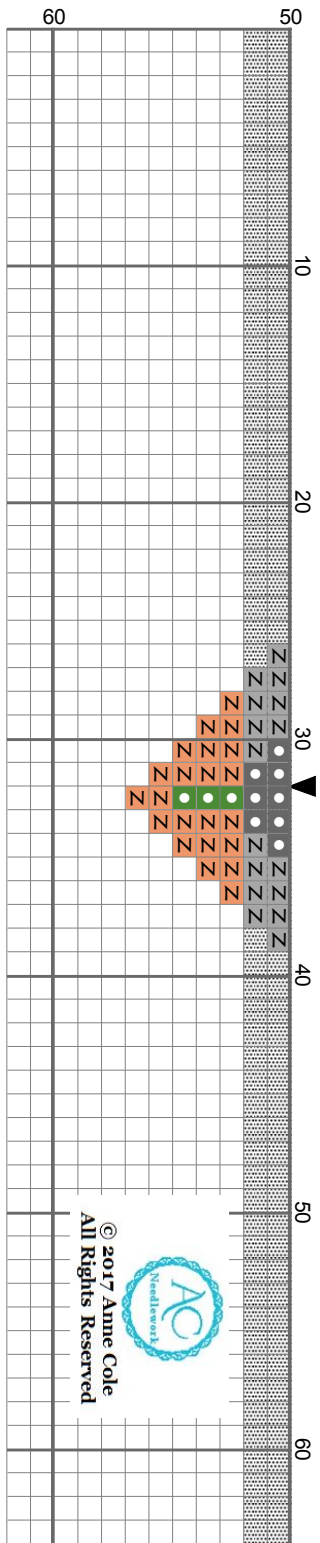

AC Needlework

Exquisite Counted Cross Stitch Designs

Sunflower Quilt Block

Pattern Packet QB312

Finished Size: 3.31" x 3.13" (8.47cm x 8.47cm)
53 x 53 stitches

© 2017 Anne Cole
All Rights Reserved

www.acneedlework.com

Sunflower Quilt Block

QB312

- Legend:**
- DMC-355
 - DMC-444
 - DMC-729
 - DMC-921
 - DMC-922
 - DMC-996
 - DMC-3346
 - DMC-3857
 - DMC-355
 - DMC-444
 - DMC-729
 - DMC-921
 - DMC-922
 - DMC-996
 - DMC-3346
 - DMC-3857
 - DMC-355
 - DMC-444
 - DMC-729
 - DMC-921
 - DMC-922
 - DMC-996
 - DMC-3346
 - DMC-3857
 - DMC-355
 - DMC-444
 - DMC-729
 - DMC-921
 - DMC-922
 - DMC-996
 - DMC-3346
 - DMC-3857

© 2017 Anne Cole
 All Rights Reserved

Sunflower Quilt Block

© 2017 Anne Cole
All Rights Reserved

www.acneedlework.com

Sunflower Quilt Block

Pattern Information

Page Orientation: Landscape

Finished Design: 53 x 53 stitches; 3.31" x 3.31"; 8.47cm x 8.47cm

Fabric: 16 count Aida, Ivory (Charles Craft, Inc.)

Thread: DMC 6-Strand Cotton Floss - Use 2 strands floss each color.

Floss Colors and Symbols:

	DMC 355 terra cotta - dk		DMC 921 copper		DMC 3346 hunter green
	DMC 444 lemon - dk		DMC 922 copper -lt		DMC 3857 rosewood - dk
	DMC 729 old gold - md		DMC 996 electric blue - md		