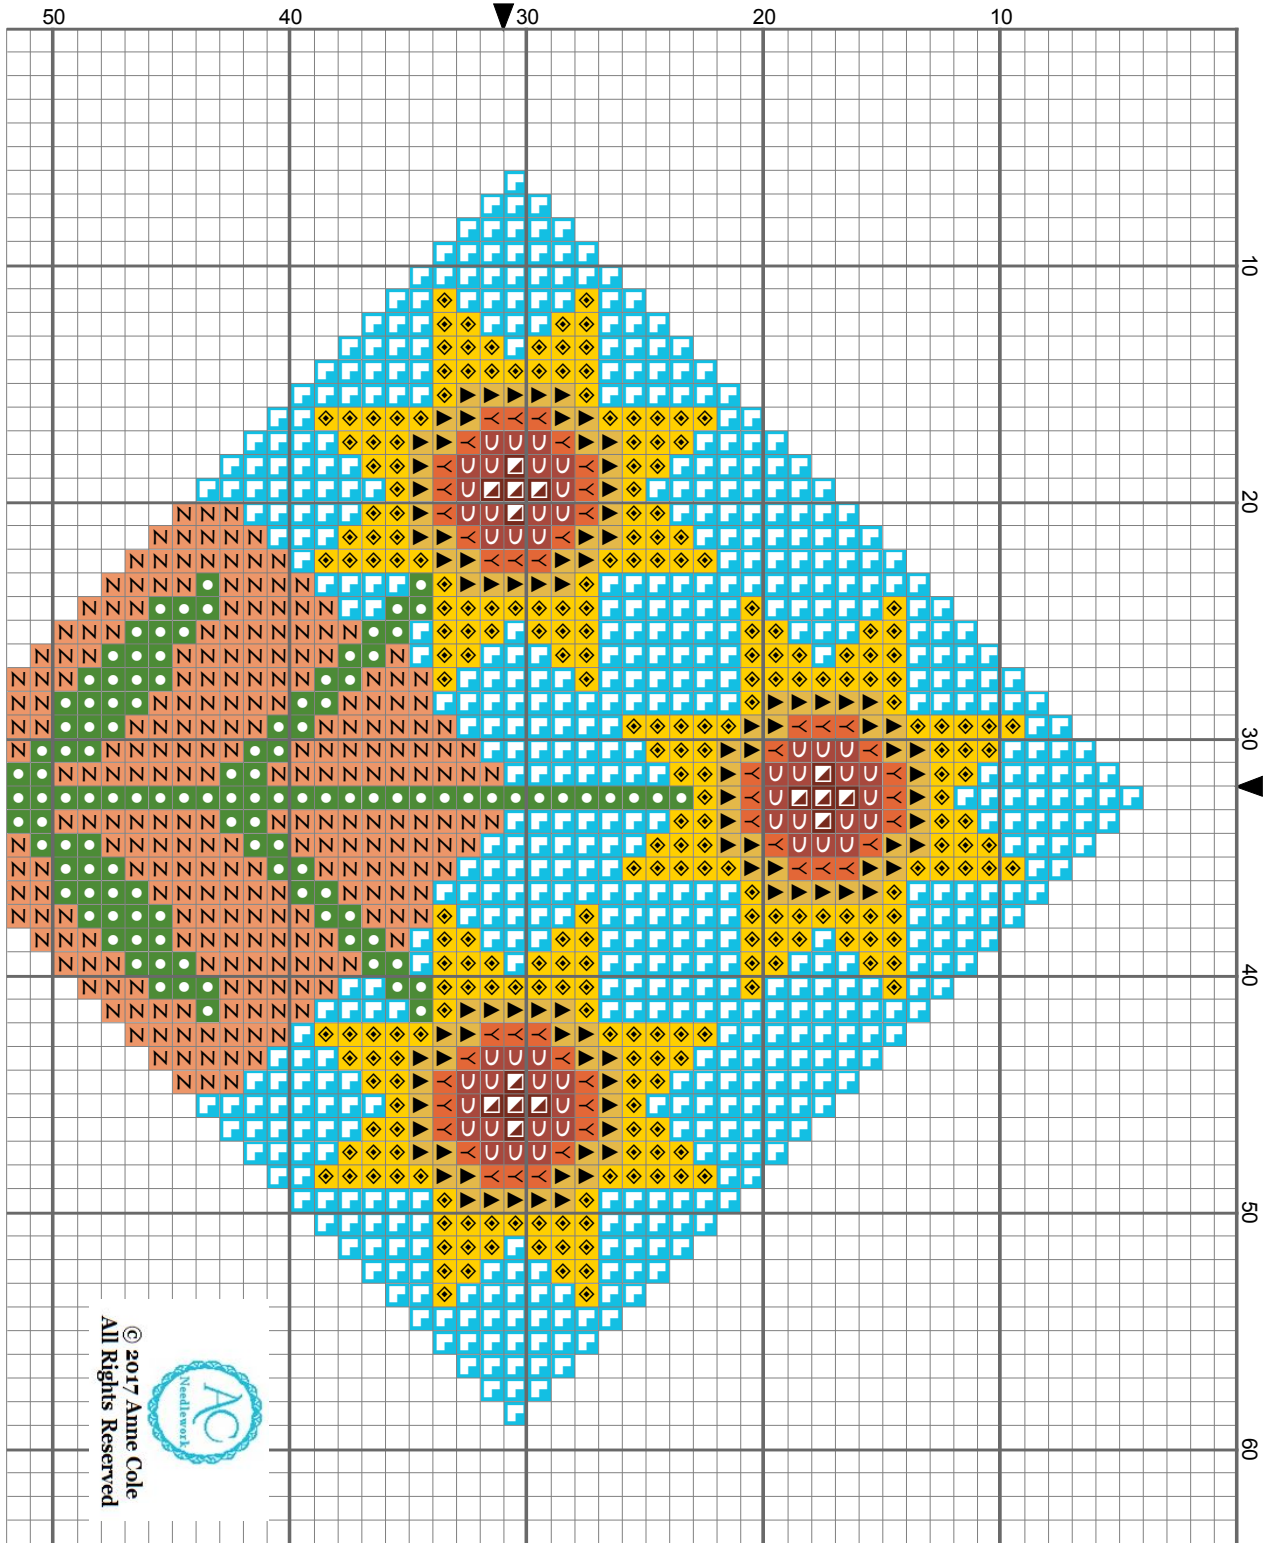

AC Needlework

Exquisite Counted Cross Stitch Designs

Sunflower Quilt Block

Pattern Packet QB312

Finished Size: 3.31" x 3.13" (8.47cm x 8.47cm)
53 x 53 stitches

© 2017 Anne Cole
All Rights Reserved

www.acneedlework.com

Sunflower Quilt Block

QB312

- Legend:**
- DMC-355
 - DMC-444
 - DMC-729
 - DMC-921
 - DMC-922
 - DMC-996
 - DMC-3346
 - DMC-3857
 - DMC-355
 - DMC-444
 - DMC-729
 - DMC-921
 - DMC-922
 - DMC-996
 - DMC-3346
 - DMC-3857
 - DMC-355
 - DMC-444
 - DMC-729
 - DMC-921
 - DMC-922
 - DMC-996
 - DMC-3346
 - DMC-3857
 - DMC-355
 - DMC-444
 - DMC-729
 - DMC-921
 - DMC-922
 - DMC-996
 - DMC-3346
 - DMC-3857

© 2017 Anne Cole
 All Rights Reserved

Sunflower Quilt Block

© 2017 Anne Cole
All Rights Reserved

www.acneedlework.com

Sunflower Quilt Block

Pattern Information

Page Orientation: Landscape

Finished Design: 53 x 53 stitches; 3.31" x 3.31"; 8.47cm x 8.47cm

Fabric: 16 count Aida, Ivory (Charles Craft, Inc.)

Thread: DMC 6-Strand Cotton Floss - Use 2 strands floss each color.

Floss Colors and Symbols:

	DMC 355 terra cotta - dk		DMC 921 copper		DMC 3346 hunter green
	DMC 444 lemon - dk		DMC 922 copper -lt		DMC 3857 rosewood - dk
	DMC 729 old gold - md		DMC 996 electric blue - md		