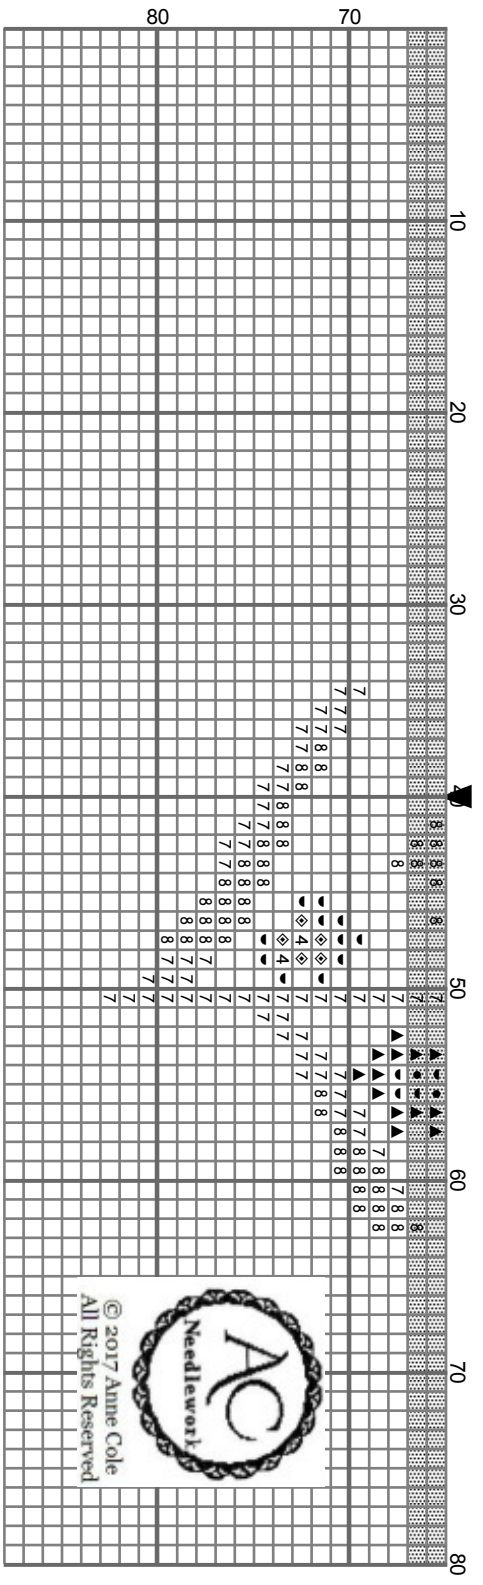

Floral Bouquet in Pinks and Blues

© 2017 Anne Cole
All Rights Reserved
AC
Needlework

acneedlework.com