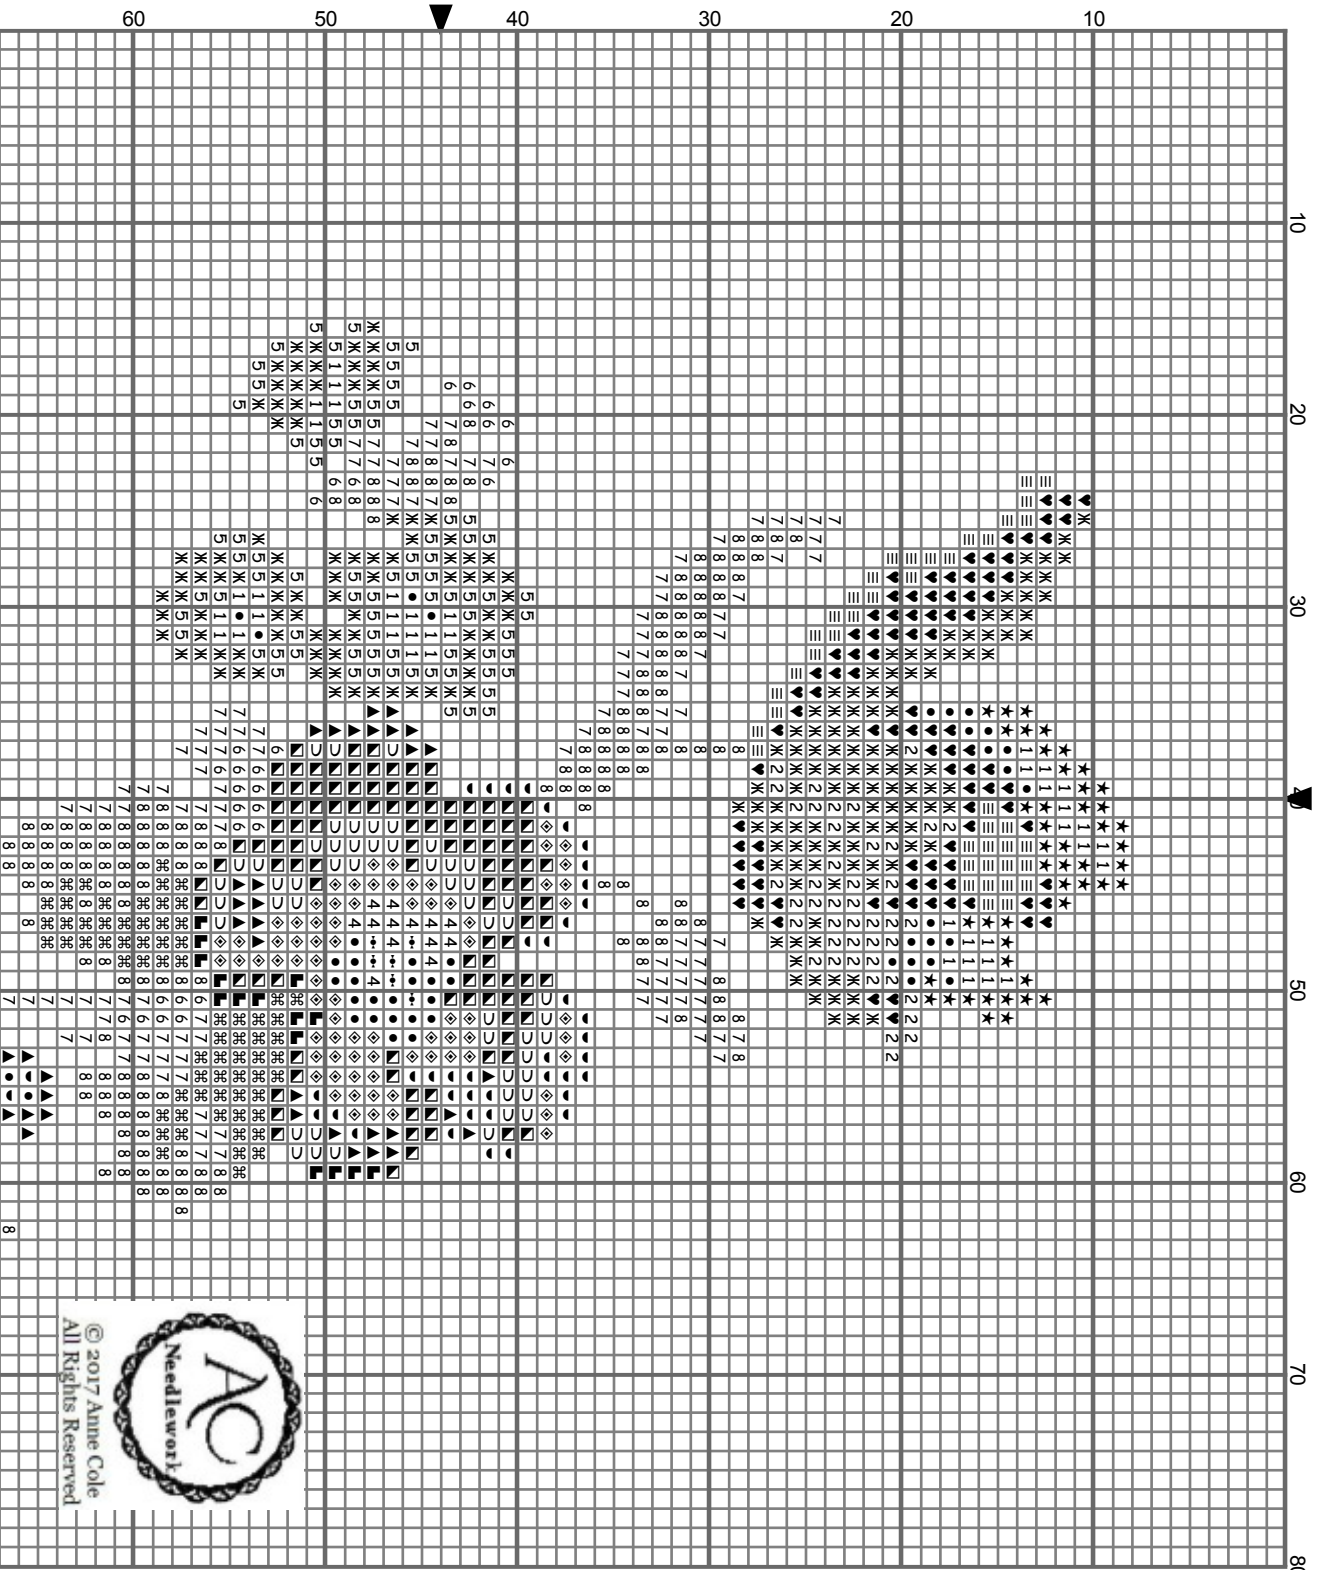

Floral Bouquet in Pinks and Blues

1. Legend:
2. 4 DMC-165
   - DMC-356
   - ★ DMC-741
   - 1 DMC-742
   - ≡ DMC-791
   - ♥ DMC-792
   - ✂ DMC-799
   - 2 DMC-809
   - ⌘ DMC-924
   - 7 DMC-926
   - 6 DMC-927
   - 5 DMC-932
   - ▷ DMC-961
   - ◐ DMC-962
   - DMC-3078
   - ◑ DMC-3350
   - ◒ DMC-3354
   - ◓ DMC-3731
   - ◔ DMC-3733
   - 8 DMC-3768