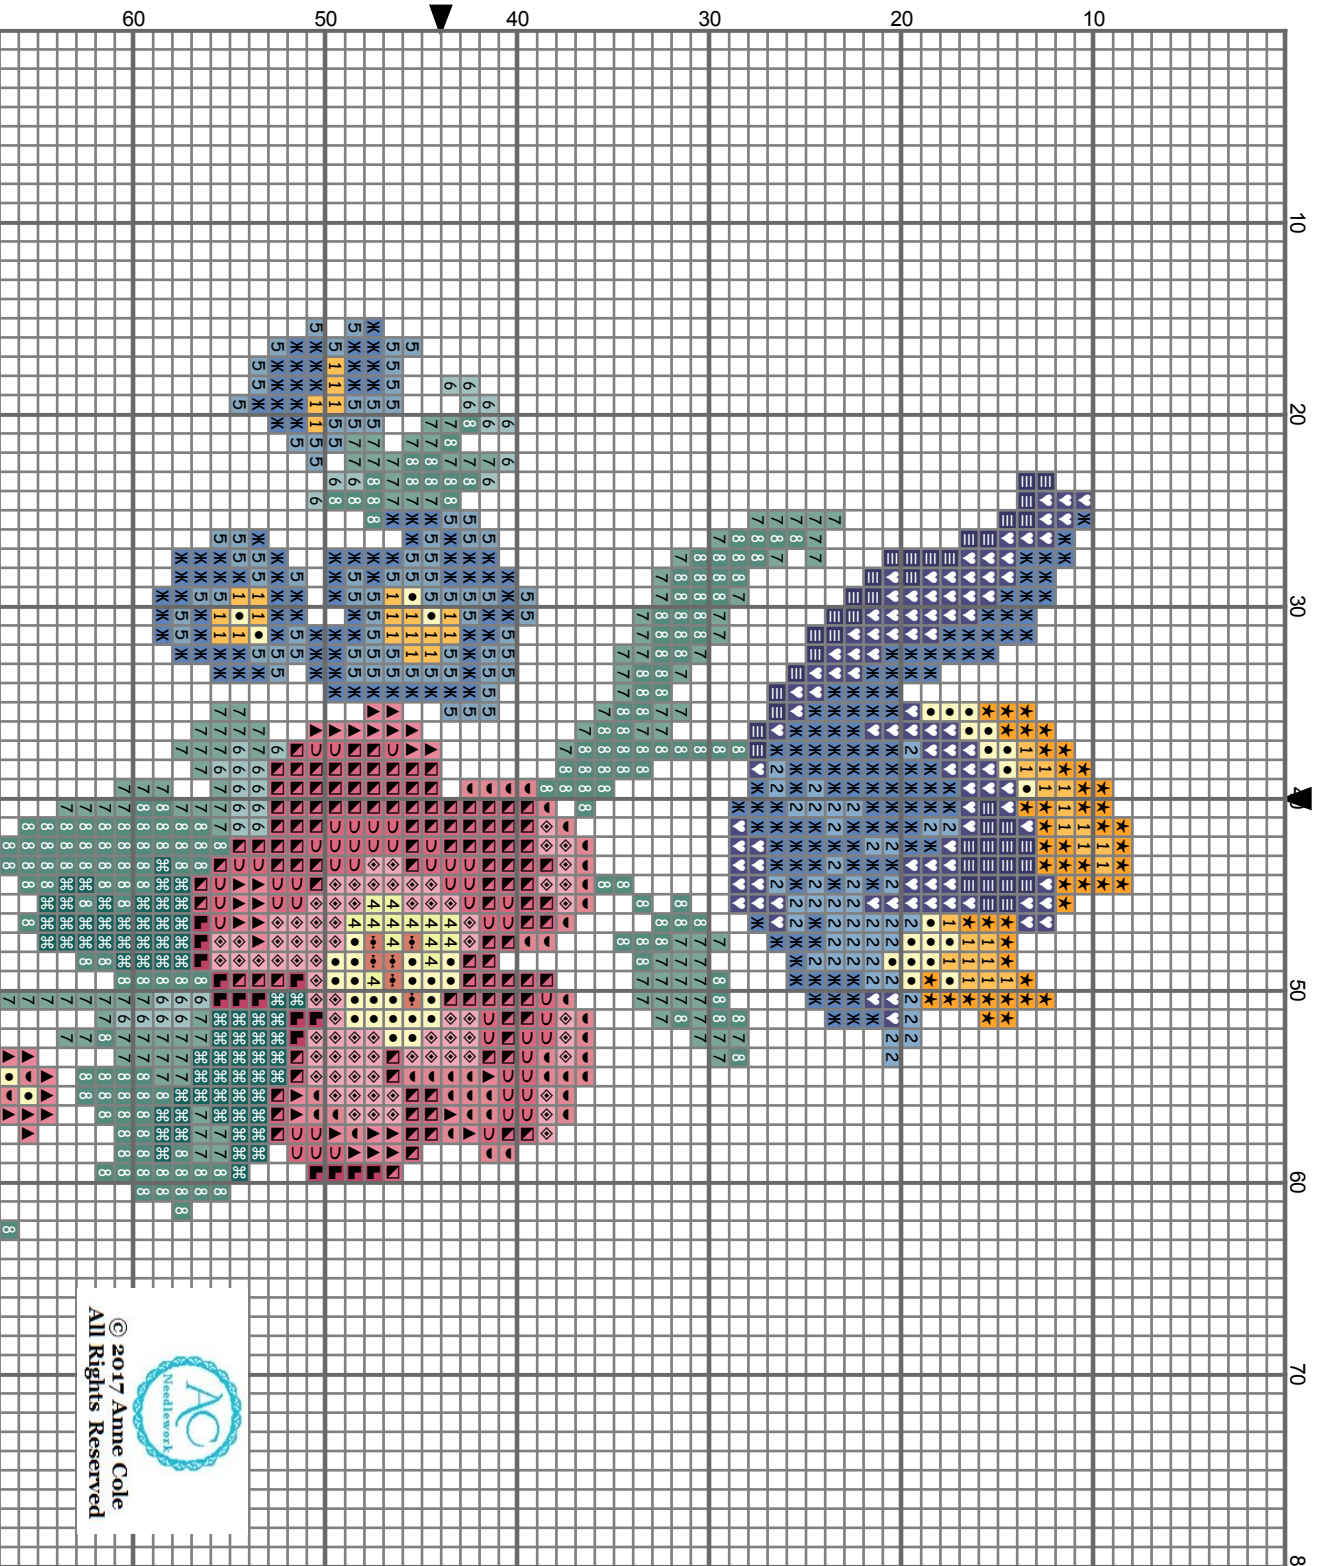

Floral Bouquet in Pinks and Blues

FL 111

1. Legend:
2. 4 DMC-165
   - DMC-356
   - DMC-741
   - DMC-742
   - DMC-791
   - DMC-792
   - DMC-799
   - DMC-809
   - DMC-924
   - DMC-926
   - DMC-927
   - DMC-932
   - DMC-961
   - DMC-962
   - DMC-3078
   - DMC-3350
   - DMC-3354
   - DMC-3731
   - DMC-3733
   - DMC-3768

© 2017 Anne Cole
All Rights Reserved