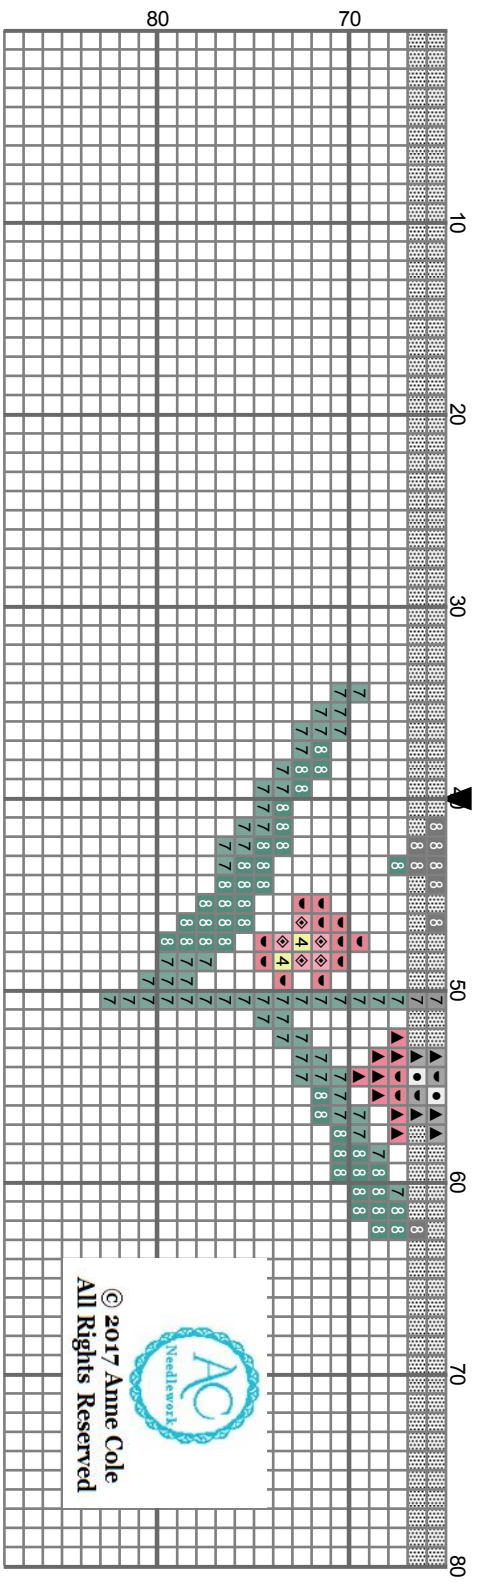

Floral Bouquet in Pinks and Blues

© 2017 Anne Cole
All Rights Reserved

acneedlework.com