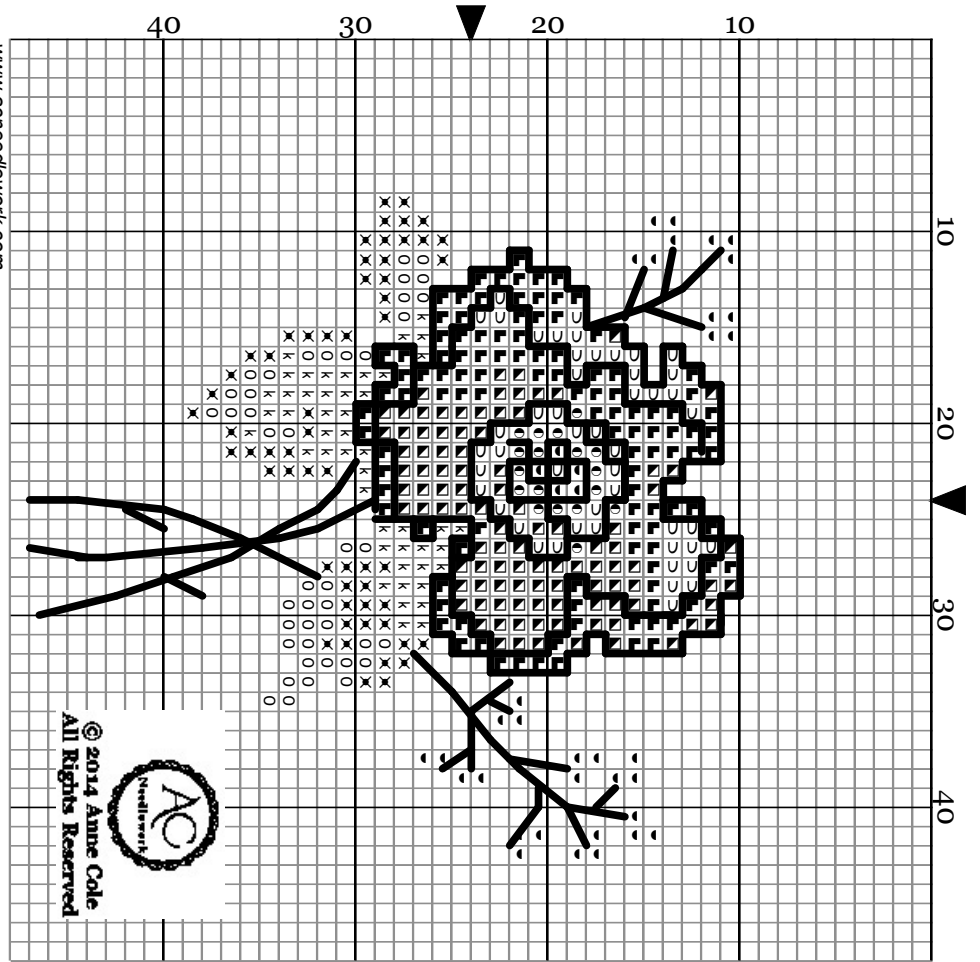

www.acneedlework.com

© 2014 Anne Cole
All Rights Reserved

1. Legend:
2. ◻ DMC-470
   - ◐ DMC-741
   - ◑ DMC-743
   - ◒ DMC-744
   - ◓ DMC-745
   - ◔ DMC-936
   - ◕ DMC-937
   - ◖ DMC-3823
3. Backstitches:
4. DMC-741
   - DMC-743
   - DMC-936