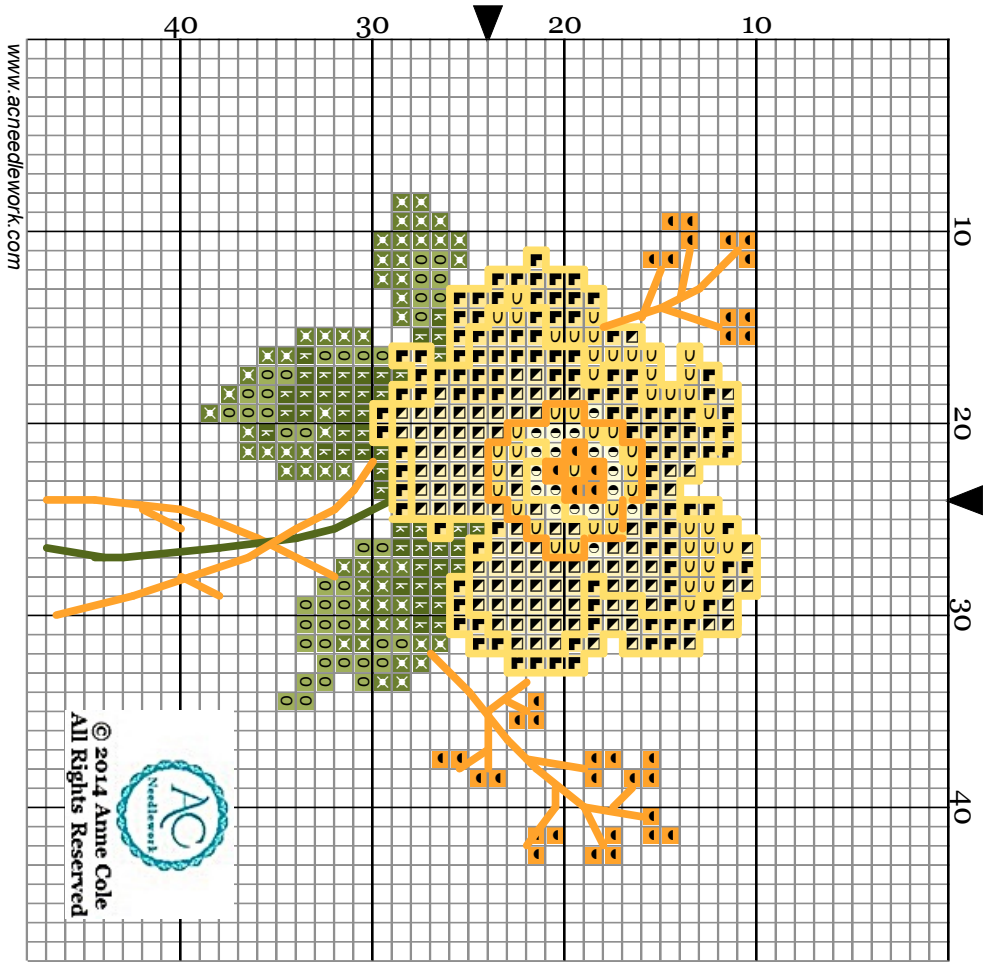

**AC Needlework**

*Exquisite Counted Cross Stitch Designs*

## ***Yellow Primrose***

***Pattern Packet FL 108***

***Finished Size: 2.19" x 2.31" (5.56cm x 5.86cm);  
35 x 37 stitches***

© 2014 Anne Cole  
All Rights Reserved

[www.acneedlework.com](http://www.acneedlework.com)

# Yellow Primrose

Fl108

- Legend:
- DMC-470
  - DMC-741
  - DMC-743
  - DMC-744
  - DMC-745
  - DMC-936
  - DMC-937
  - DMC-3823
- Backstitches:
- DMC-741
  - DMC-743
  - DMC-936

  
 © 2014 Anne Cole  
 All Rights Reserved

## Pattern Information

**Page Orientation:** Landscape

**Finished Design:** 35 x 37 stitches; 2.19" x 2.31"; 5.56cm x 5.86cm

**Fabric:** 16 count Aida, Desert Sky (Silkweaver Fabric)

**Thread:** DMC 6-Strand Cotton Floss - Use 2 strands floss per color. Use 2 stands floss for stems. Use 1 strand floss for backstitches.